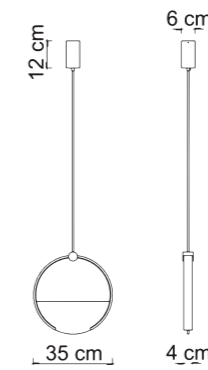

- 9603 TOY/CO A
- 9610 TOY/CO F
- 9627 TOY/CO P
- 9634 TOY/CO C

Power 30W Led- Driver not included
 Input 220/240 V- 50/60Hz
 Kelvin Sikrea Dynamic Dimmer
 Dimmable Yes
 Real Lumen Dimmable Max 2440
 CRI 90
 IP 20
 L. Wire 400 cm
 Weight N: 1,9kg G: 2,7kg
 Volume 0,0290 m³

Articolo NON completo di base, verifica compatibilità da pag. 506
 Base do not included, check compatibly from page 506

- 4677 TOY/S1 A
- 4684 TOY/S1 F
- 4691 TOY/S1 P
- 4813 TOY/S1 C

Power 30W Led Integrated
 Input 220/240 V- 50/60Hz
 Kelvin Sikrea Dynamic Dimmer
 Dimmable Yes
 Real Lumen Dimmable Max 2440
 CRI 90
 IP 20
 L. Wire 200cm
 Weight N: 2,0kg G: 2,9kg
 Volume 0,0320 m³