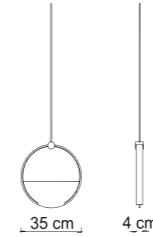

- 9603 TOY/CO A
- 9610 TOY/CO F
- 9627 TOY/CO P
- 9634 TOY/CO C

Power 30W Led- Driver not included
 Input 220/240 V- 50/60Hz
 Kelvin Sikrea Dynamic Dimmer
 Dimmable Yes
 Real Lumen Dimmable Max 2440
 CRI 90
 IP 20
 L. Wire 400 cm
 Weight N: 1,9kg G: 2,7kg
 Volume 0,0290 m³